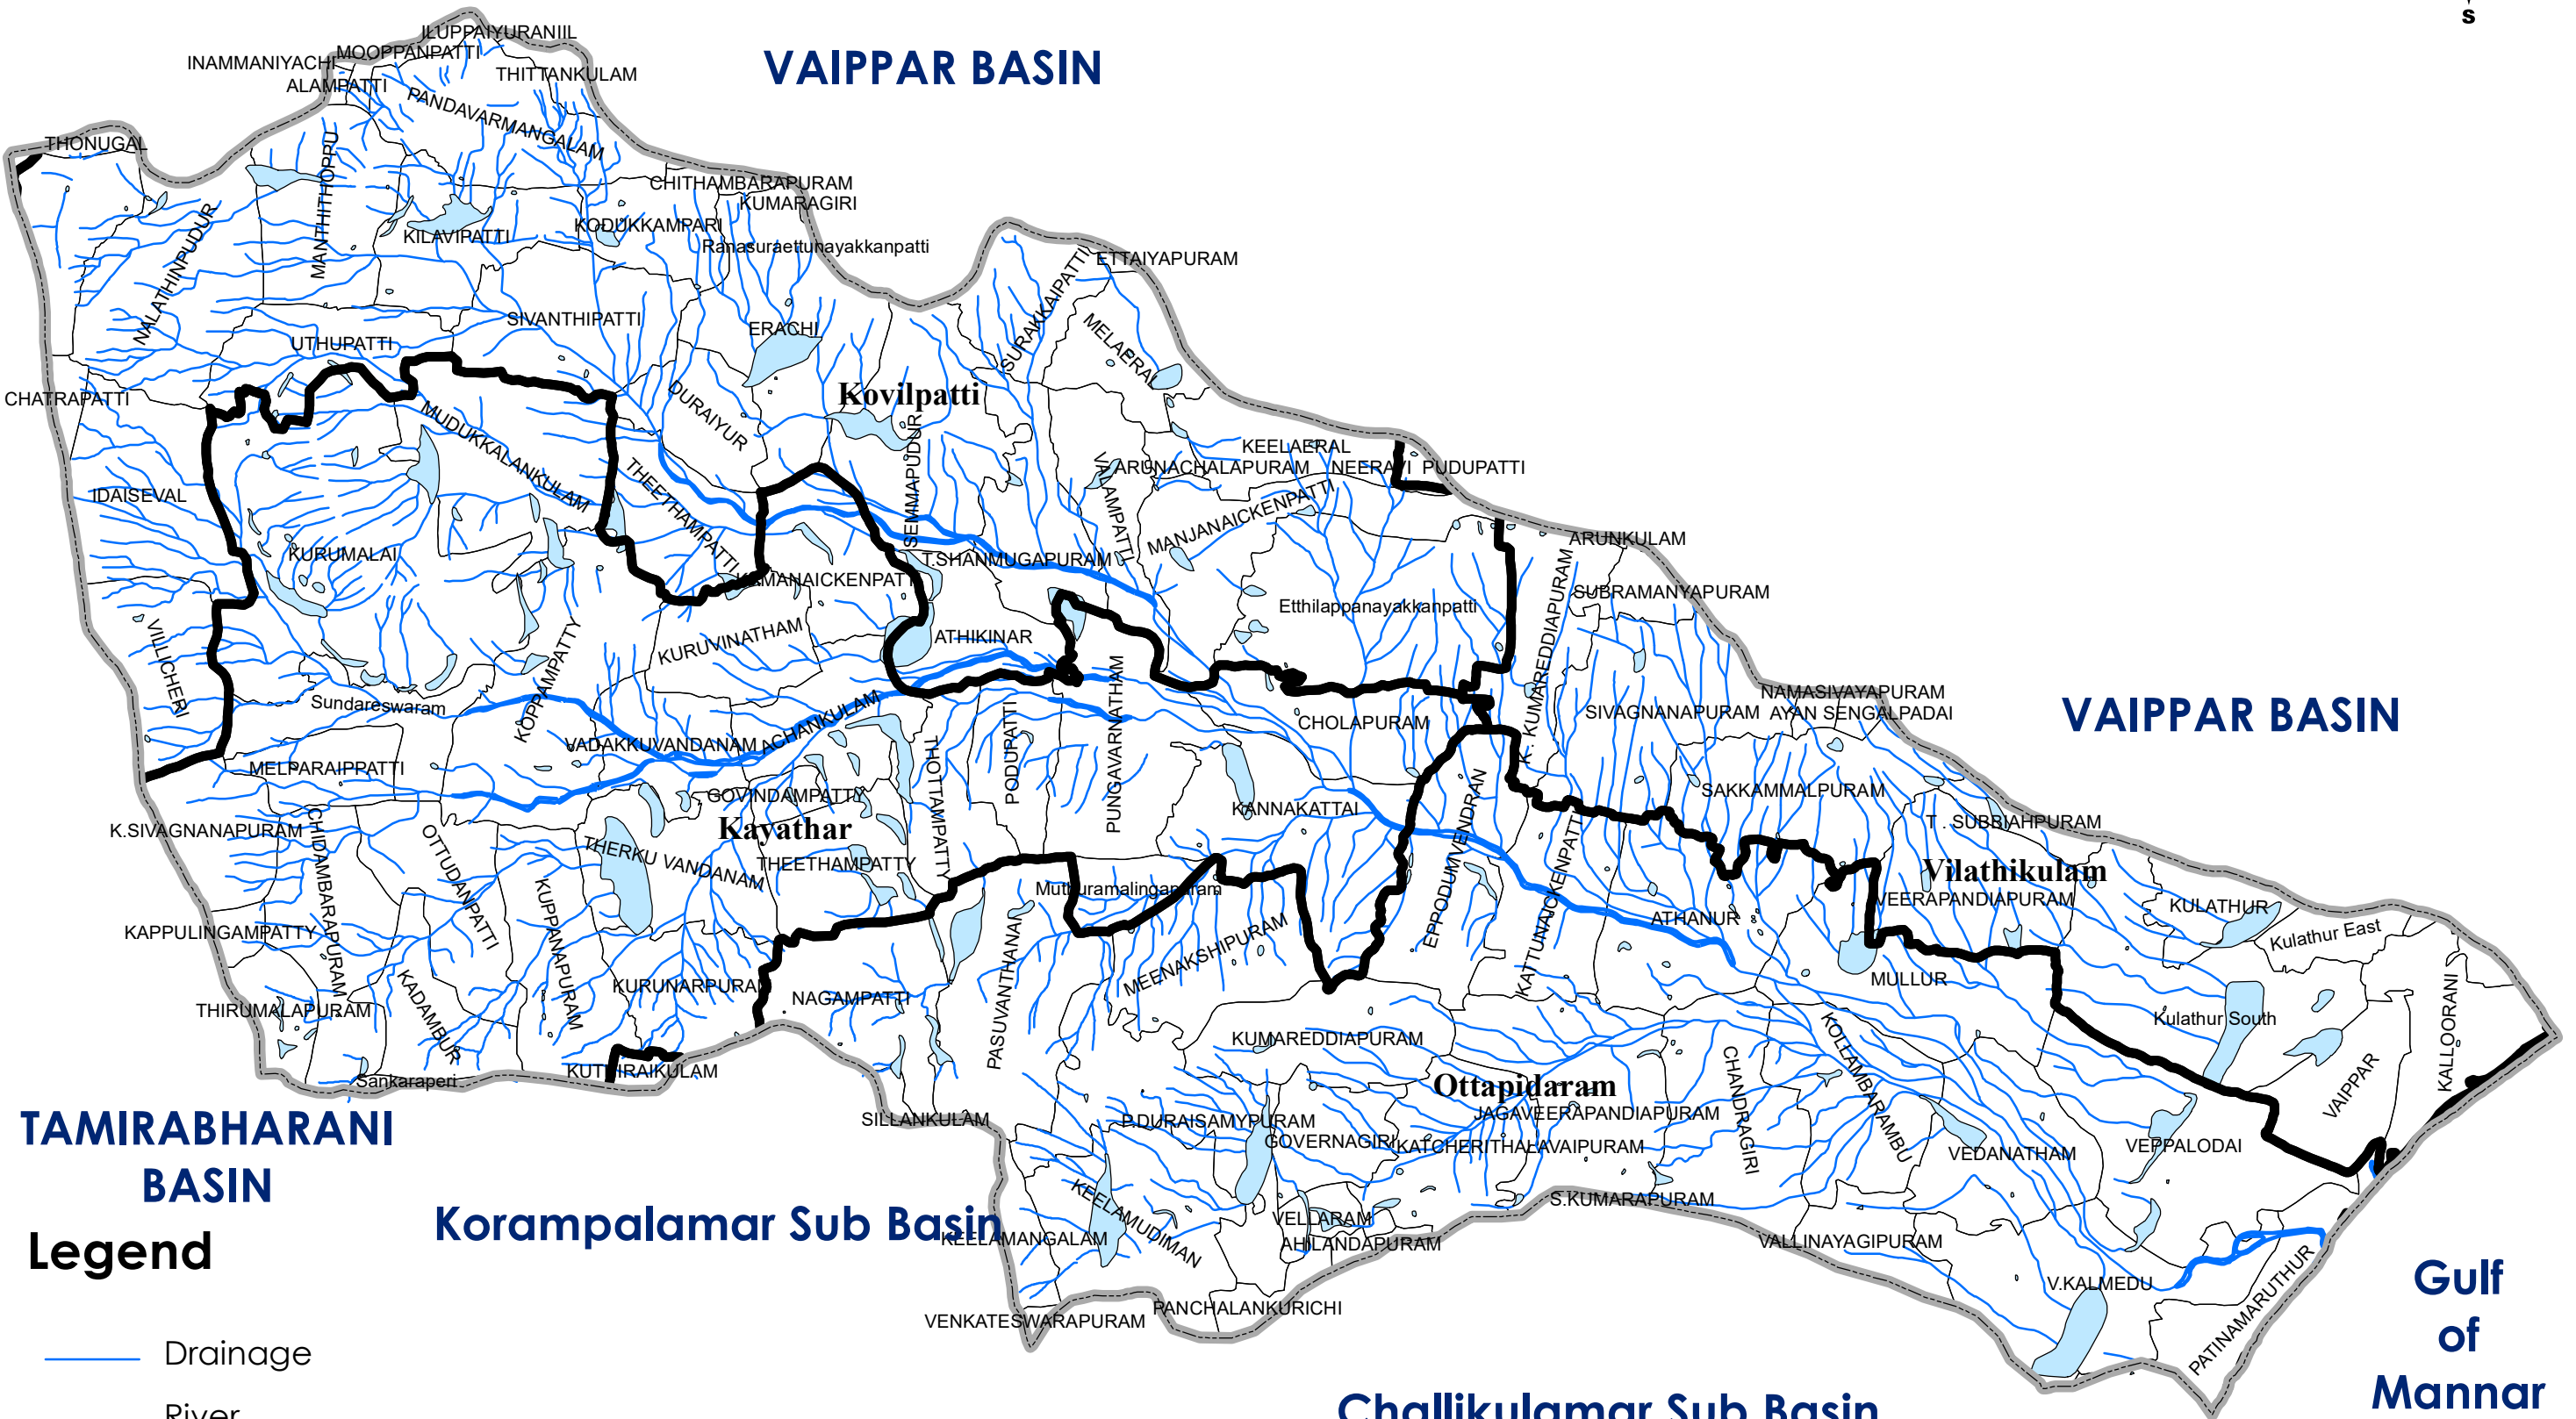

Kallar Sub Basin

VAIPPAR BASIN

VAIPPAR BASIN

**TAMIRABHARANI
BASIN**

Korampalamar Sub Basin

Chalikulamar Sub Basin

**Gulf
of
Mannar**

Legend

-  Drainage
-  River
-  Tanks
-  Tutukudi(Villages)

Scale

77°50'0"E

78°0'0"E

78°10'0"E

9°10'0"N

9°10'0"N

9°0'0"N

9°0'0"N

77°50'0"E

78°0'0"E

78°10'0"E