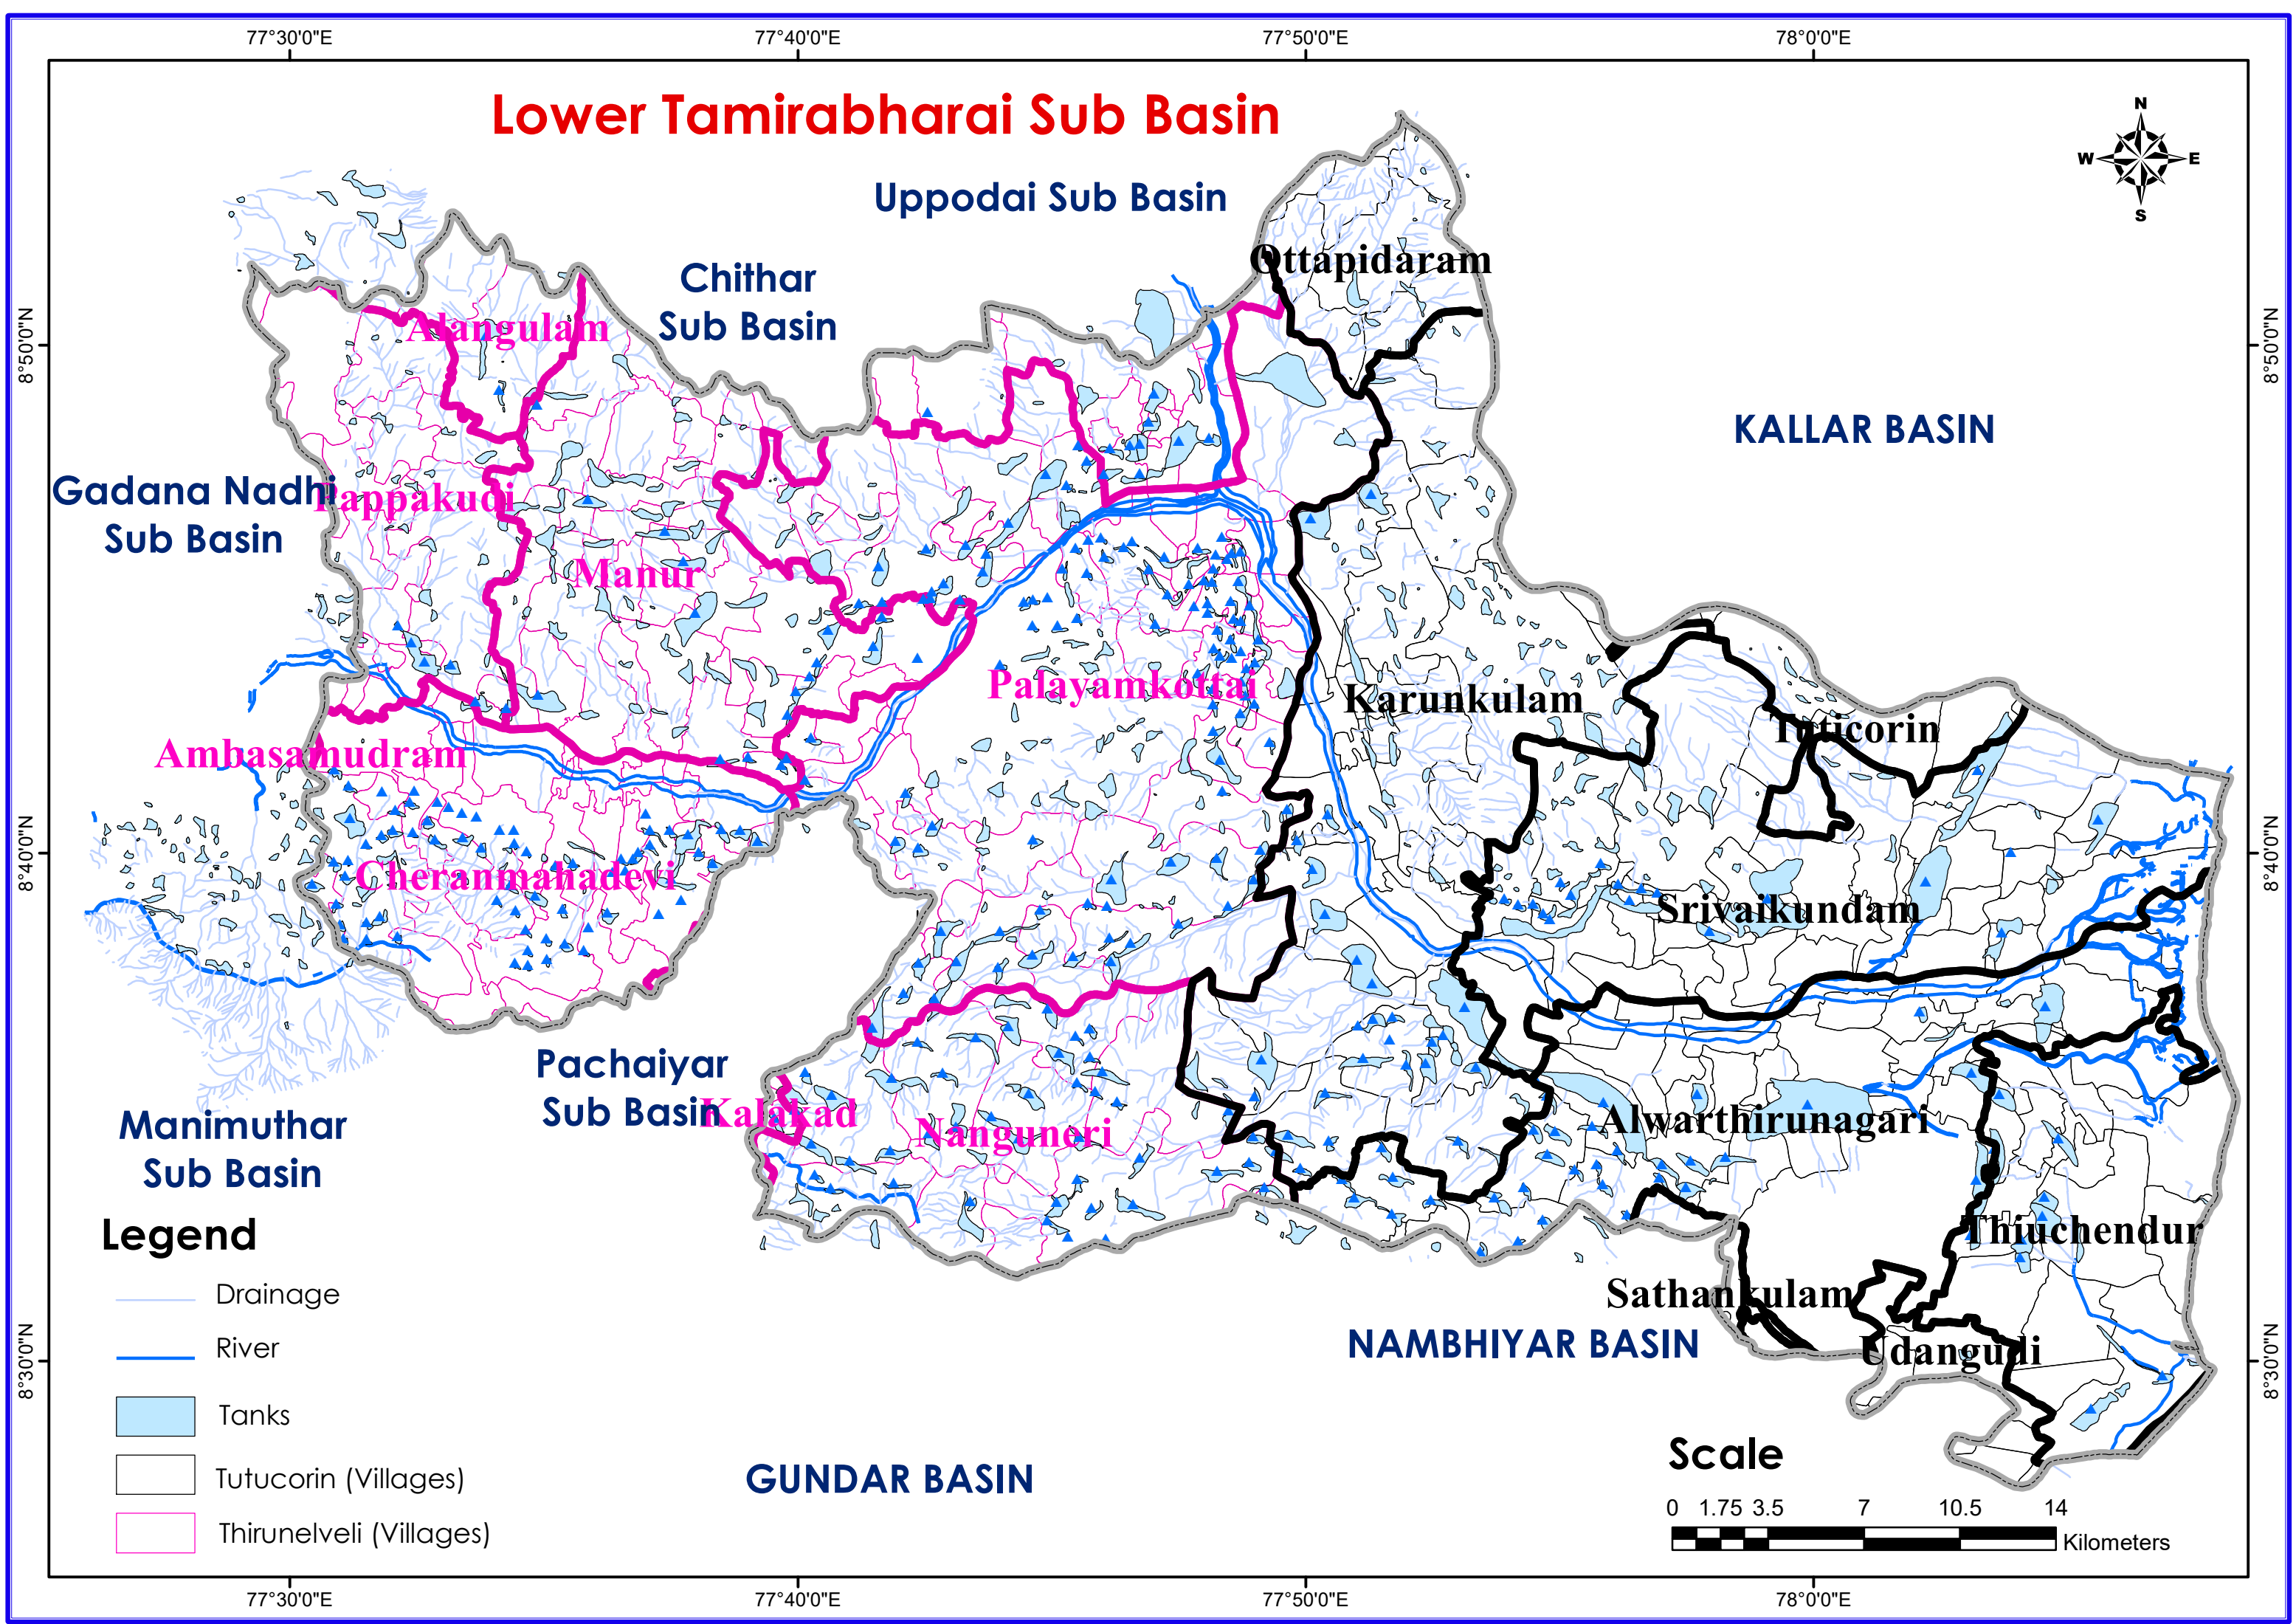

# Lower Tamirabharai Sub Basin

Uppodai Sub Basin

Chithar Sub Basin

Ottapidaram

KALLAR BASIN

Gadana Nadhi Sub Basin

Ippakudi

Manur

Palayamkottai

Karunkulam

Tuticorin

Ambasamudram

Srivaikundam

Cheranmahadevi

Pachaiyar Sub Basin

Kalayad

Nanguneri

Alwarthirunagari

Manimuthar Sub Basin

Thiuchendur

NAMBHIYAR BASIN

Sathankulam

Udangudi

GUNDAR BASIN

77°50'0"E

78°0'0"E

77°30'0"E

77°40'0"E

77°50'0"E

78°0'0"E