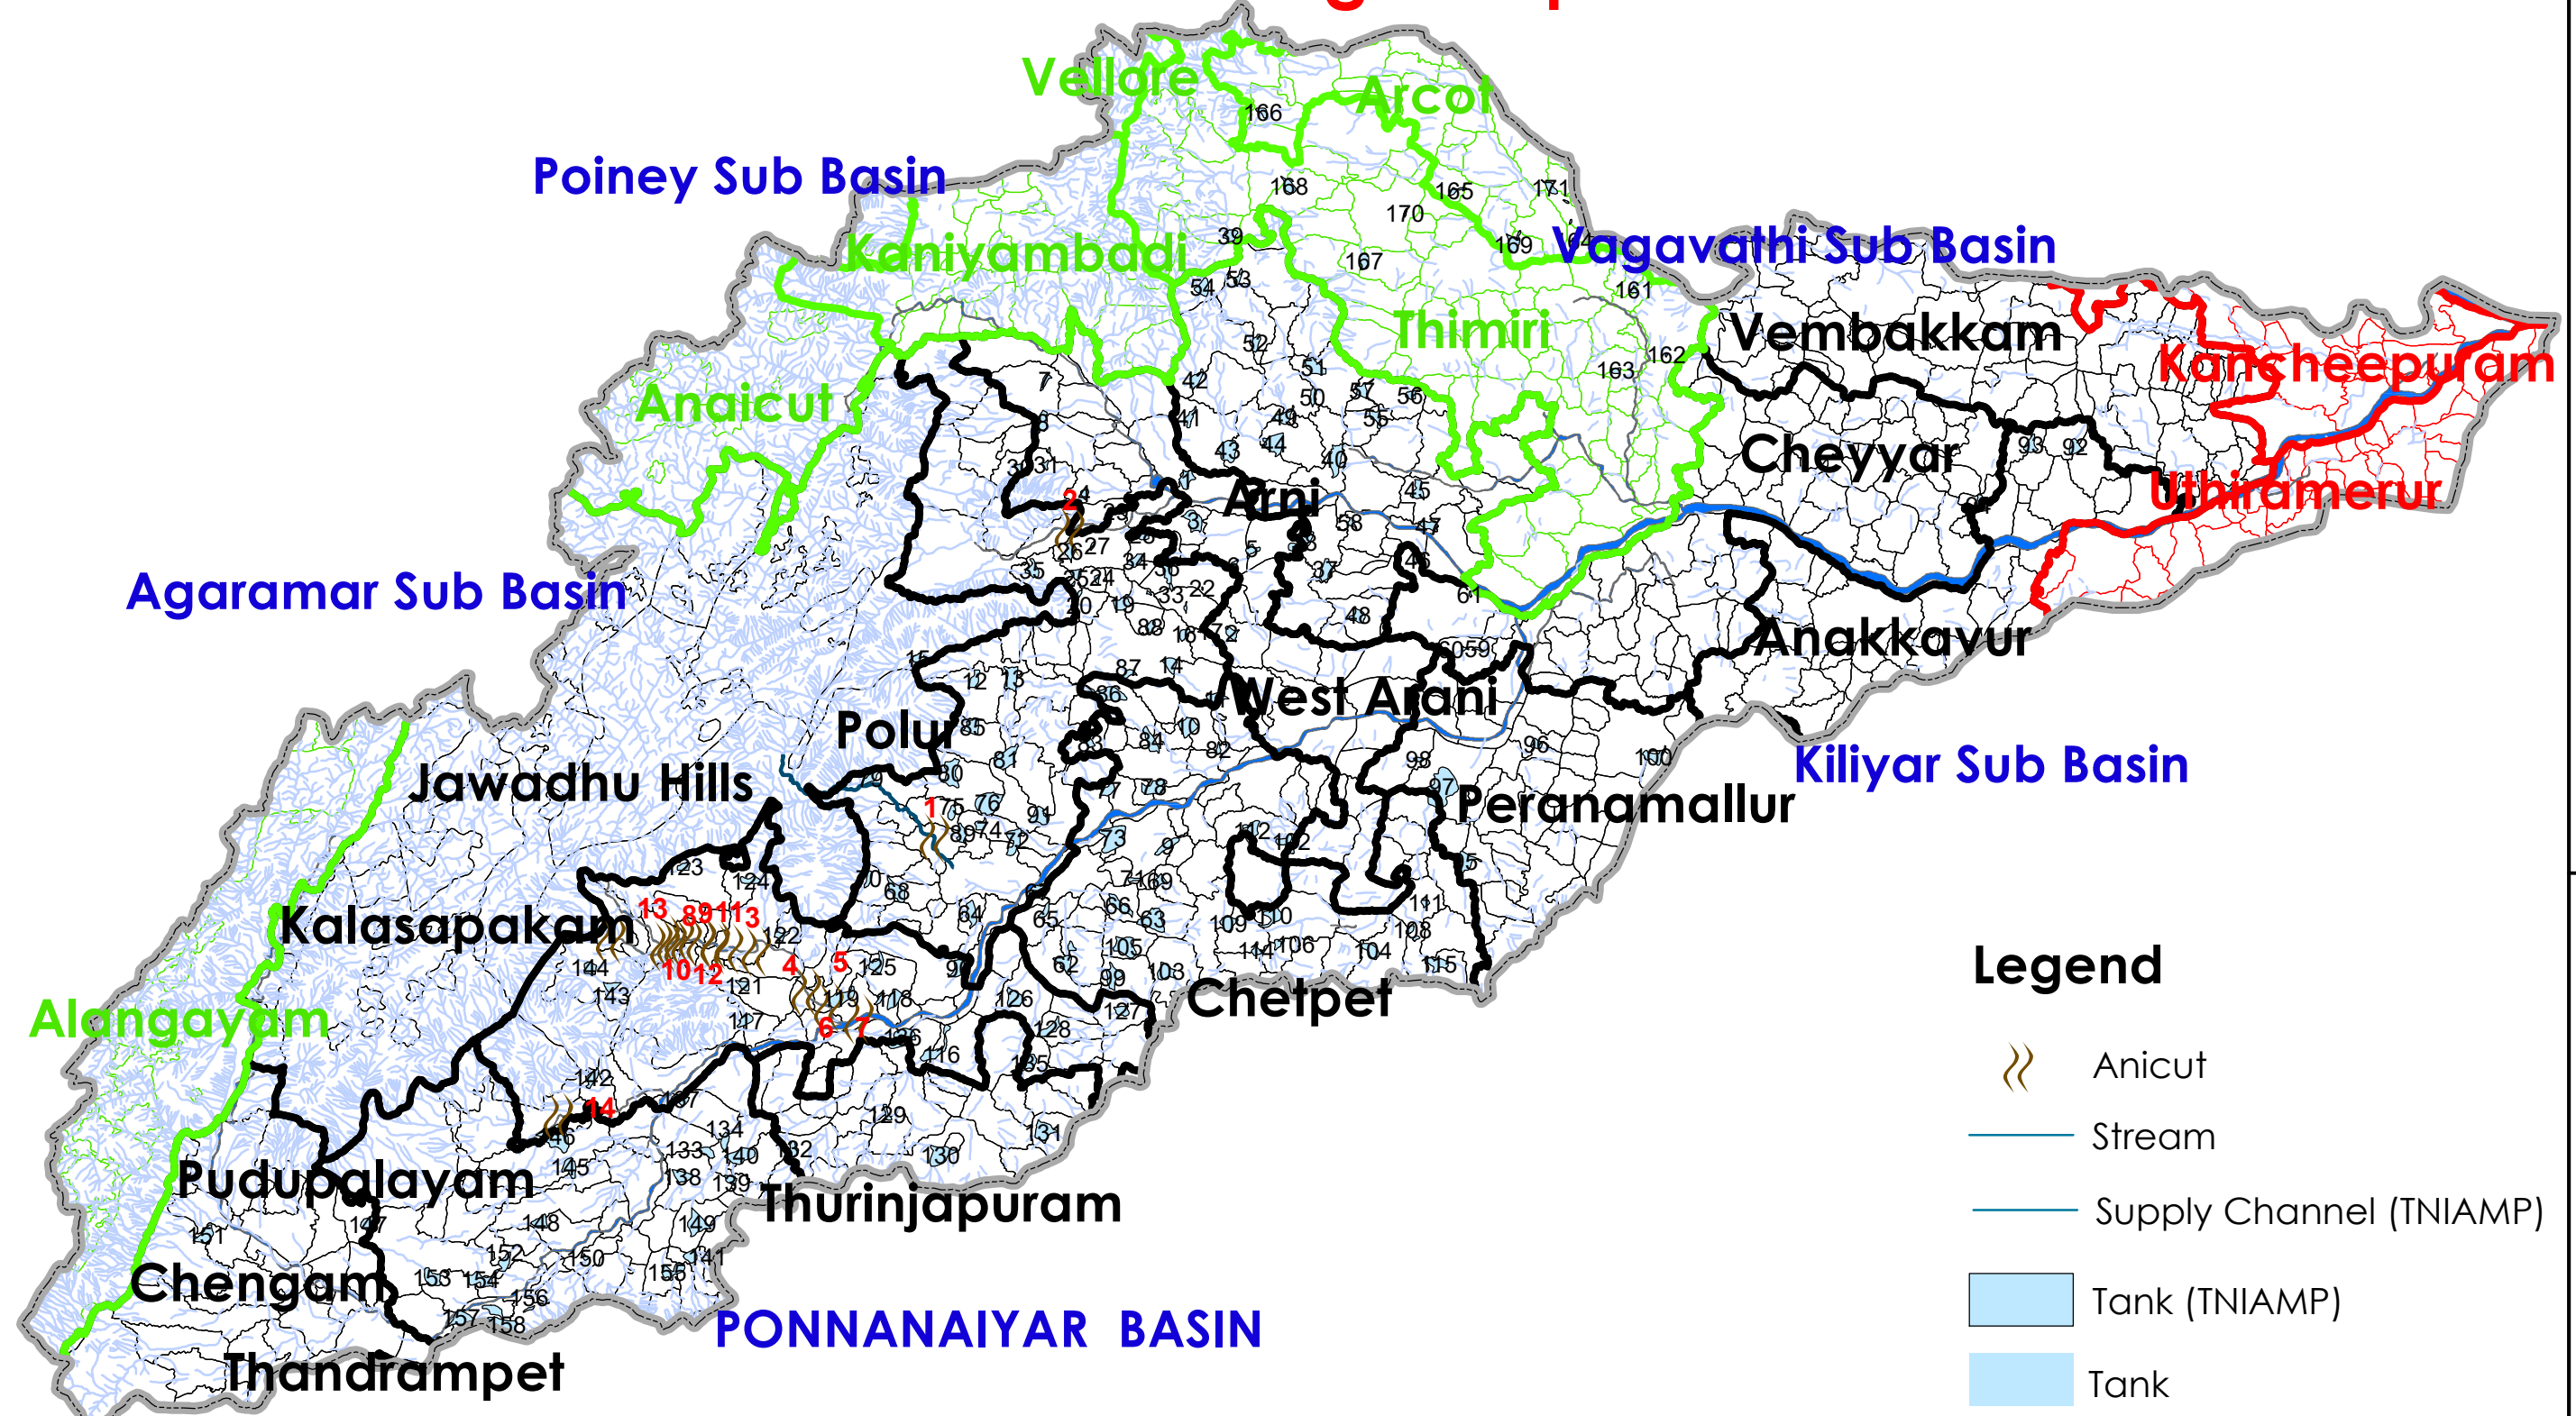

Cheyyar Sub Basin WRD - Drainage Map

Scale

Legend

- Anicut
- Stream
- Supply Channel (TNIAMP)
- Tank (TNIAMP)
- Tank
- Thiruvanamalai
- Kancheepuram
- Vellore